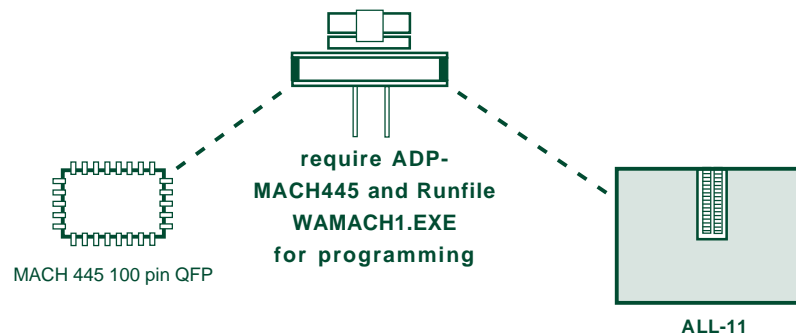

Introduction

The Device List lets you know exactly which devices the Universal Programmer currently supports. The Device List also lets you know which devices are supported directly by the standard DIP socket and which devices require an adapter or a converter to be programmed. Each IC can come in different package such as DIP, PLCC, QFP, TSOP, PGA, etc.... Nearly all devices that come in a DIP package can be supported directly by the standard DIP socket. Devices that come in other packages will need a "converter" or "adapter" to be programmed. The following diagram illustrates this:

Example :

Some devices only come in surface mount packages like PLCC,PGA, SOP or have special programming requirements. These devices may also have higher pin counts from 44 pins to over 300 pins. These devices require an "adapter" to be programmed as well as an extra software driver. The software drivers are included with the adapters.

Example :