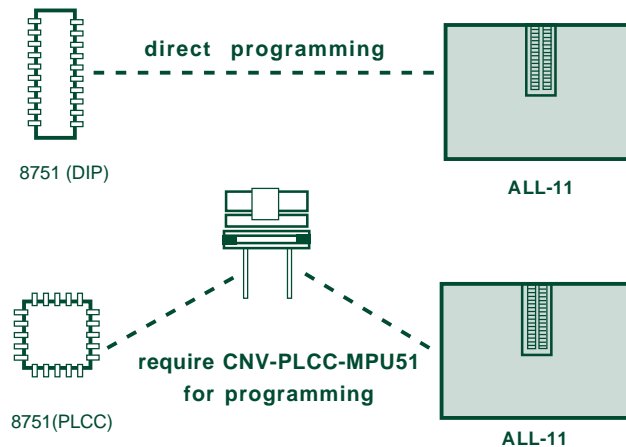

# Device List Adapter List Converter List for ALL-11

JUL. 2000

**HI-LO SYSTEMS**

# Introduction

The Device List lets you know exactly which devices the Universal Programmer currently supports. The Device List also lets you know which devices are supported directly by the standard DIP socket and which devices require an adapter or a converter to be programmed. Each IC can come in different package such as DIP, PLCC, QFP, TSOP, PGA, etc.... Nearly all devices that come in a DIP package can be supported directly by the standard DIP socket. Devices that come in other packages will need a "converter" or "adapter" to be programmed. The following diagram illustrates this:

## Example :

Some devices only come in surface mount packages like PLCC,PGA, SOP or have special programming requirements. These devices may also have higher pin counts from 44 pins to over 300 pins. These devices require an "adapter" to be programmed as well as an extra software driver. The software drivers are included with the adapters.