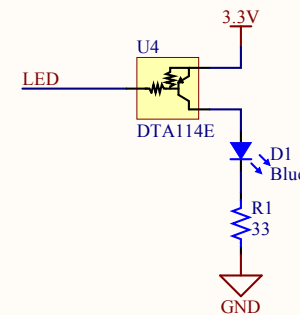

uBlox GPS Module

Voltage Regulator

Connection Header

Power/Satellite Lock LED

Signal Conditioning

GPS Module

Signal Conditioning

Mounting Holes

Title			Parallax uBlox GPS Module		
Size	Number	Revision			
A	#28509	Rev A			
Date:	8/4/2014	Sheet	of		
File:	L:\Products\..uBlox_GPS_Schematic.Sch	Drawn By:	Daniel Harris		