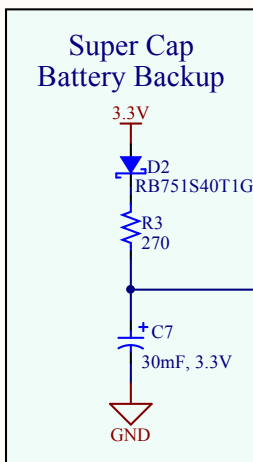

uBlox GPS Module

Voltage Regulator

Connection Header

Power/Satellite Lock LED

Signal Conditioning

GPS Module

Signal Conditioning

Mounting Holes

Title			Parallax uBlox GPS Module		
Size	Number	Revision			
A	#28509	Rev A			
Date:	8/4/2014	Sheet	of		
File:	L:\Products\..uBlox_GPS_Schematic.Sch	Drawn By:	Daniel Harris		