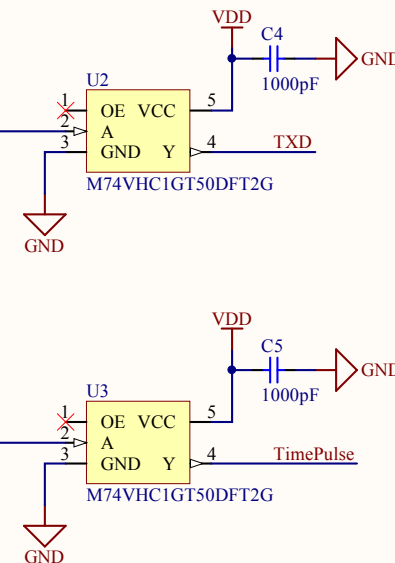

uBlox GPS Module

Voltage Regulator

Connection Header

Power/Satellite Lock LED

Signal Conditioning

GPS Module

Signal Conditioning

Mounting Holes

Title			Parallax uBlox GPS Module		
Size	Number	Revision			
A	#28509	Rev A			
Date:	8/4/2014	Sheet	of		
File:	L:\Products\..uBlox_GPS_Schematic.Sch	Drawn By:	Daniel Harris		