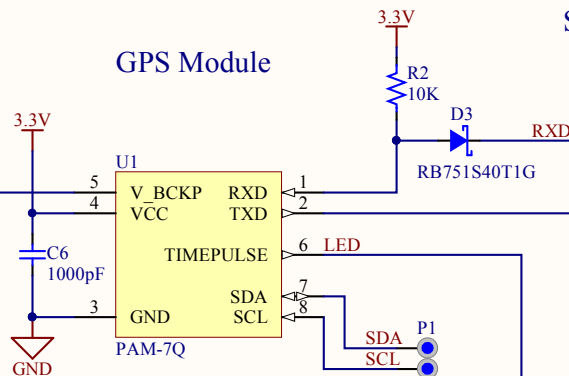

uBlox GPS Module

Voltage Regulator

Connection Header

Power/Satellite Lock LED

Signal Conditioning

GPS Module

Signal Conditioning

Mounting Holes

Title			Parallax uBlox GPS Module		
Size	Number	Revision			
A	#28509	Rev A			
Date:	8/4/2014	Sheet	of		
File:	L:\Products\..uBlox_GPS_Schematic.Sch	Drawn By:	Daniel Harris		