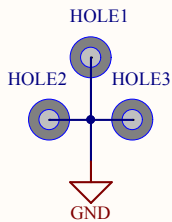

uBlox GPS Module

Voltage Regulator

Connection Header

Power/Satellite Lock LED

Signal Conditioning

GPS Module

Signal Conditioning

Mounting Holes

Title			Parallax uBlox GPS Module		
Size	Number	Revision			
A	#28509	Rev A			
Date:	8/4/2014	Sheet	of		
File:	L:\Products\..uBlox_GPS_Schematic.Sch	Drawn By:	Daniel Harris		